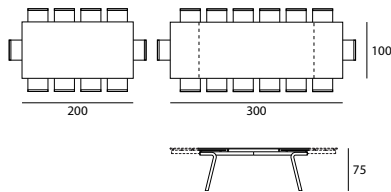

OMNIA

Tavolo in alluminio con gamba in laminato Castoro 1724, piano ed allunghe in vetro temperato trasparente 2001.

Alluminium extendible table with 1729 Desert finishing laminate legs, 2001 transparent tempered glass top and side extensions.

MISURE / Size

L 200|300 P 100 H 75 cm

FINITURA STRUTTURA Frame finishing

LAMINATO / LAMINATE

1724
Castoro
Beaver

1727
Rustico
Country

1729
Deserto
Desert

FINITURA PIANO Topfinishing