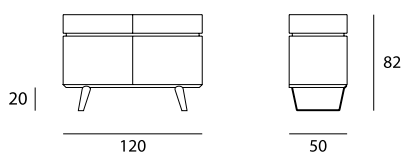

ELECTA 120

Madia in laminato a due ante e due cassetti realizzata con bordo superiore lavorato tutto a 45°. Piedini in metallo verniciato. Optional top in lamiera neutra o decorata. Finitura gola in colore prevalente.

Laminated sideboard with two doors and two drawers made with upper edge cut at 45°. Painted metal legs. Neutral or decorated metal sheet finishing optional top. Handles finishing matching the cupboard prevailing colour.

MISURE / Size

L 120 P 50 H 82|20cm

FINITURA SCOCCA E FRONTALI

Frame and frontal parts finishing

LAMINATO / LAMINATE

Cassetti / Drawers

1128
Perla
Pearl

1724
Castoro
Beaver